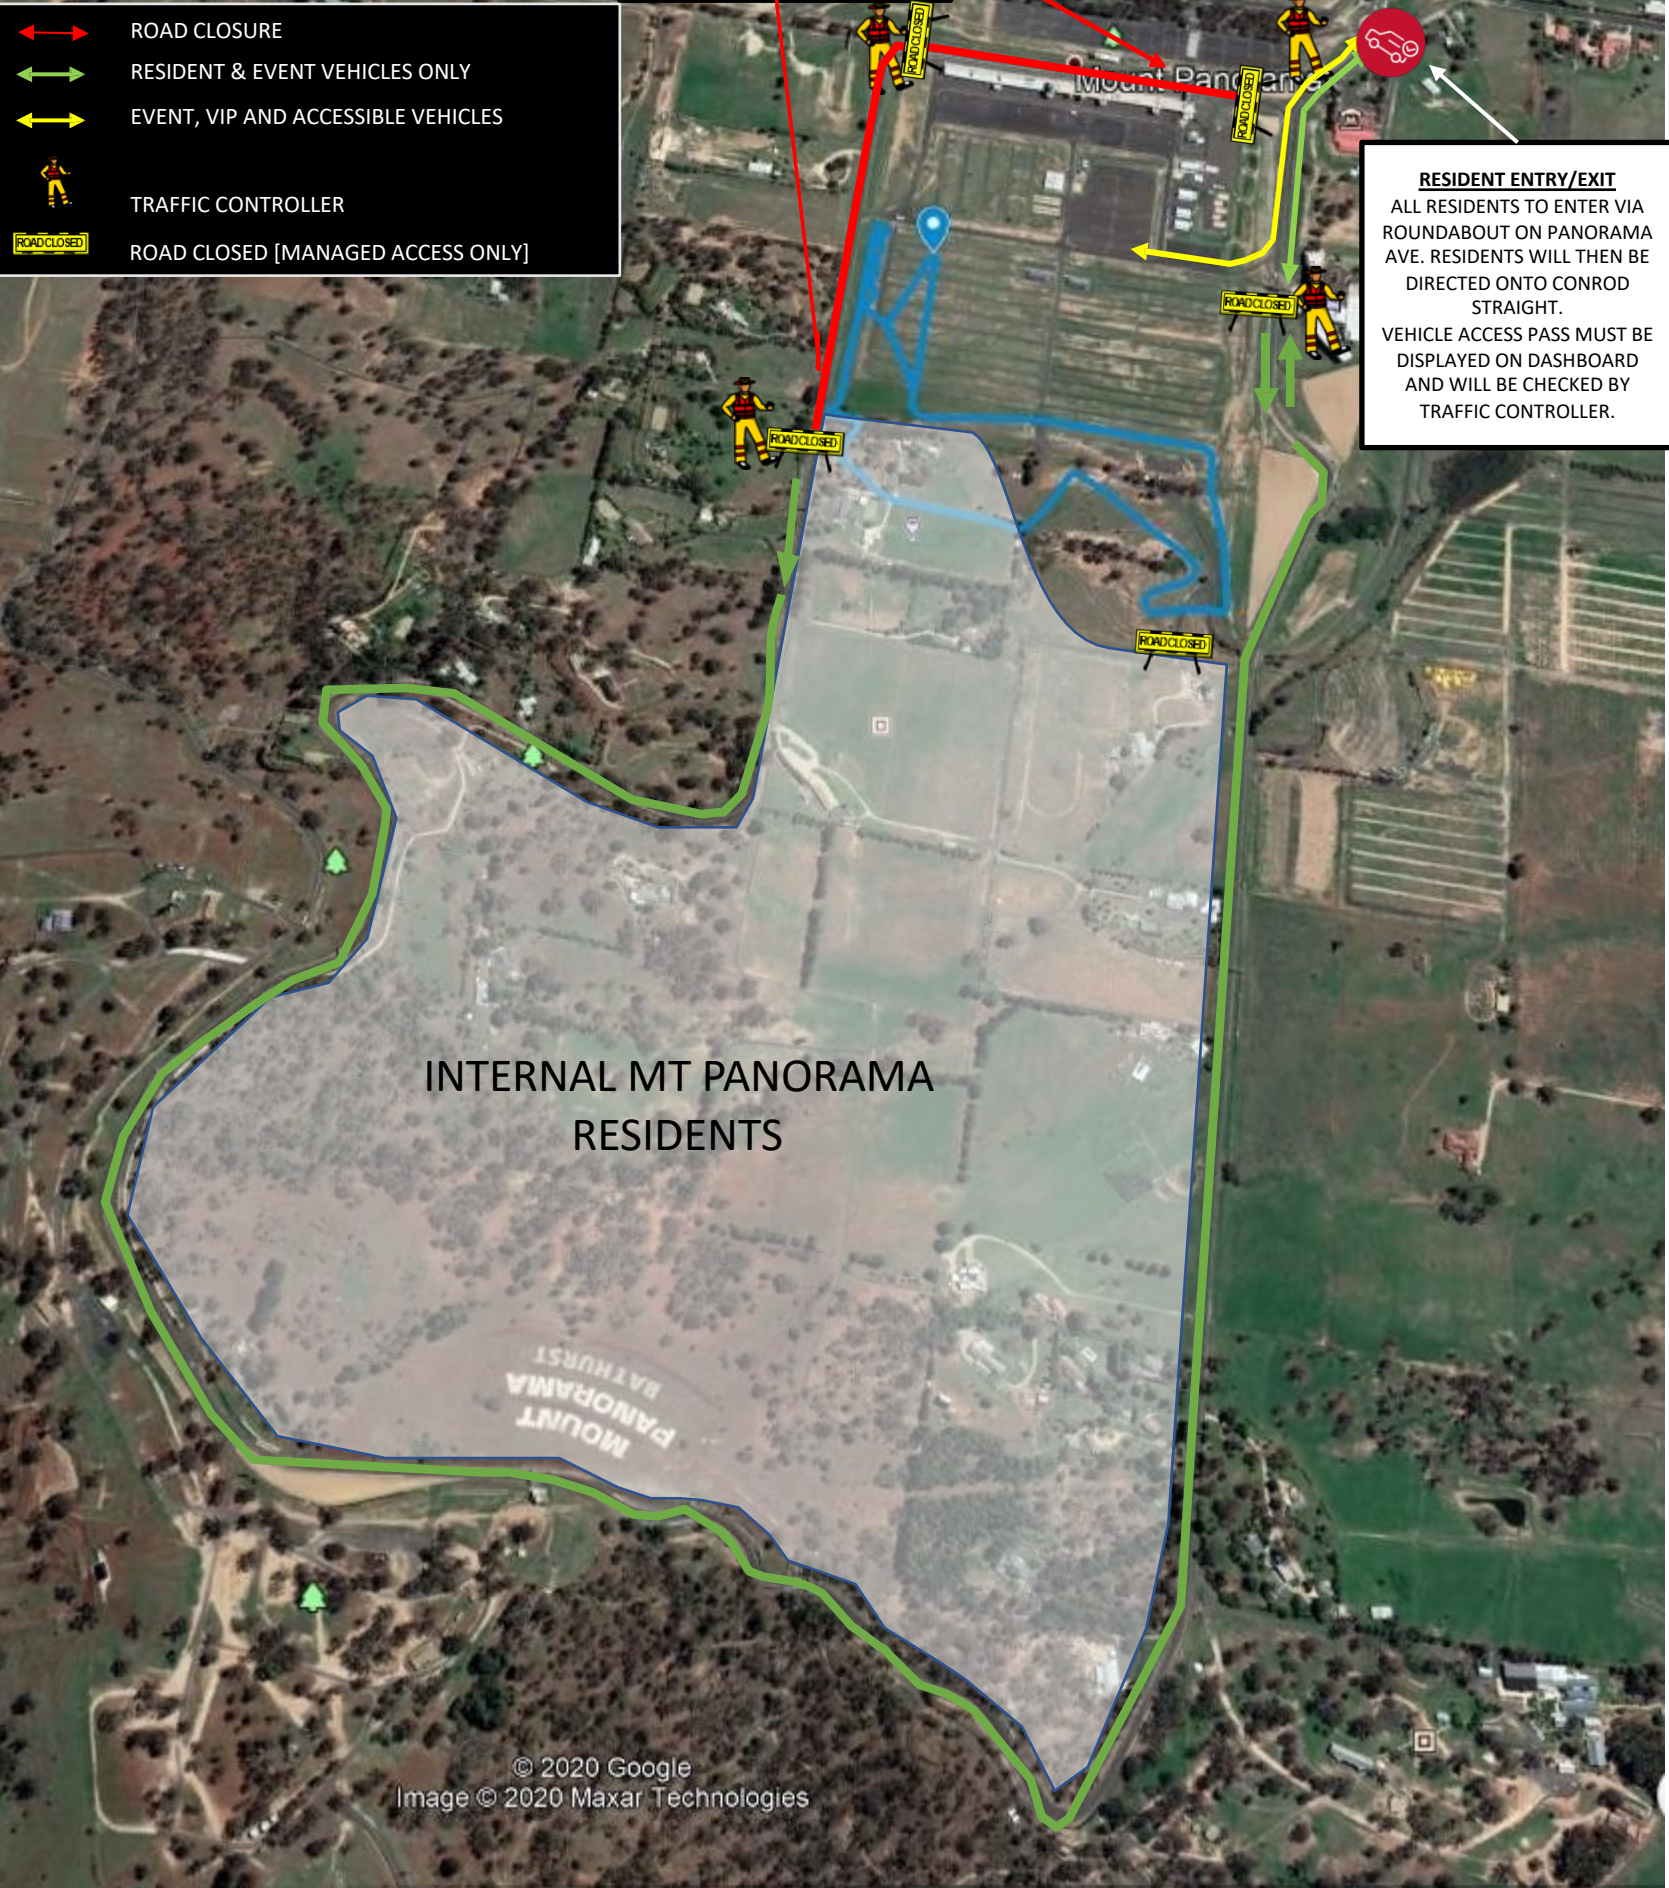

RESIDENT ACCESS INFORMATION

Road Closure Date: Saturday 18th February 2023

Road Closure Times: 6.00am – 8.00pm

**WORLD ATHLETICS
CROSS COUNTRY
CHAMPIONSHIPS
BATHURST 23**

ROAD CLOSURE
NO RESIDENT ACCESS PERMITTED ON
PIT STRAIGHT OR MOUNTAIN
STRAIGHT

ROAD CLOSURE
 RESIDENT & EVENT VEHICLES ONLY
 EVENT, VIP AND ACCESSIBLE VEHICLES
 TRAFFIC CONTROLLER
 ROAD CLOSED [MANAGED ACCESS ONLY]

RESIDENT ENTRY/EXIT
ALL RESIDENTS TO ENTER VIA
ROUNDBOUT ON PANORAMA
AVE. RESIDENTS WILL THEN BE
DIRECTED ONTO CONROD
STRAIGHT.
VEHICLE ACCESS PASS MUST BE
DISPLAYED ON DASHBOARD
AND WILL BE CHECKED BY
TRAFFIC CONTROLLER.

© 2020 Google
Image © 2020 Maxar Technologies

RESIDENT ACCESS INFORMATION

The following roads will be closed to all public and resident traffic (roadblocks established) as follows:

- a) Pit Straight – between Conrod Straight and Mountain Straight
- b) Mountain Straight – north of the entrance to the Paddock Camping Area.

The following roads are closed to public but accessible to resident access with a vehicle pass:

- a) Conrod Straight